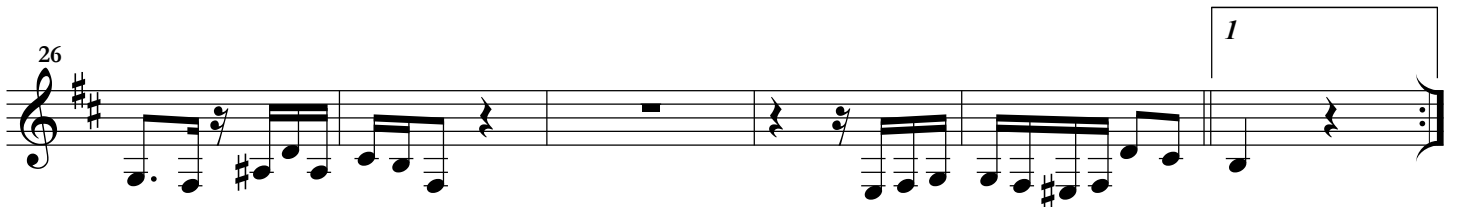

C

1

D

2

Clarinete 2 / Flor Amorosa / 2

47 **E**

Musical staff 47-51: Treble clef, key signature of two sharps (F# and C#). Measure 47 starts with a quarter rest followed by eighth notes. Measure 48 has a quarter rest followed by eighth notes. Measure 49 has a quarter rest followed by eighth notes. Measure 50 has a quarter rest followed by eighth notes. Measure 51 has a quarter rest followed by eighth notes. A box labeled 'E' is positioned above the staff between measures 49 and 50.

52 7

Musical staff 52-56: Treble clef, key signature of two sharps. Measure 52 has a quarter rest followed by eighth notes. Measure 53 has a quarter rest followed by eighth notes. Measure 54 has a quarter rest followed by eighth notes. Measure 55 has a quarter rest followed by eighth notes. Measure 56 has a quarter rest followed by eighth notes. A box labeled '7' is positioned above the staff between measures 54 and 55.

63 1 2 **F**

Musical staff 63-67: Treble clef, key signature of two sharps. Measure 63 has a quarter rest followed by eighth notes. Measure 64 has a quarter rest followed by eighth notes. Measure 65 has a quarter rest followed by eighth notes. Measure 66 has a quarter rest followed by eighth notes. Measure 67 has a quarter rest followed by eighth notes. A box labeled '1' is positioned above the staff between measures 63 and 64. A box labeled '2' is positioned above the staff between measures 65 and 66. A box labeled 'F' is positioned above the staff between measures 66 and 67.

68

Musical staff 68-72: Treble clef, key signature of two sharps. Measure 68 has a quarter rest followed by eighth notes. Measure 69 has a quarter rest followed by eighth notes. Measure 70 has a quarter rest followed by eighth notes. Measure 71 has a quarter rest followed by eighth notes. Measure 72 has a quarter rest followed by eighth notes.